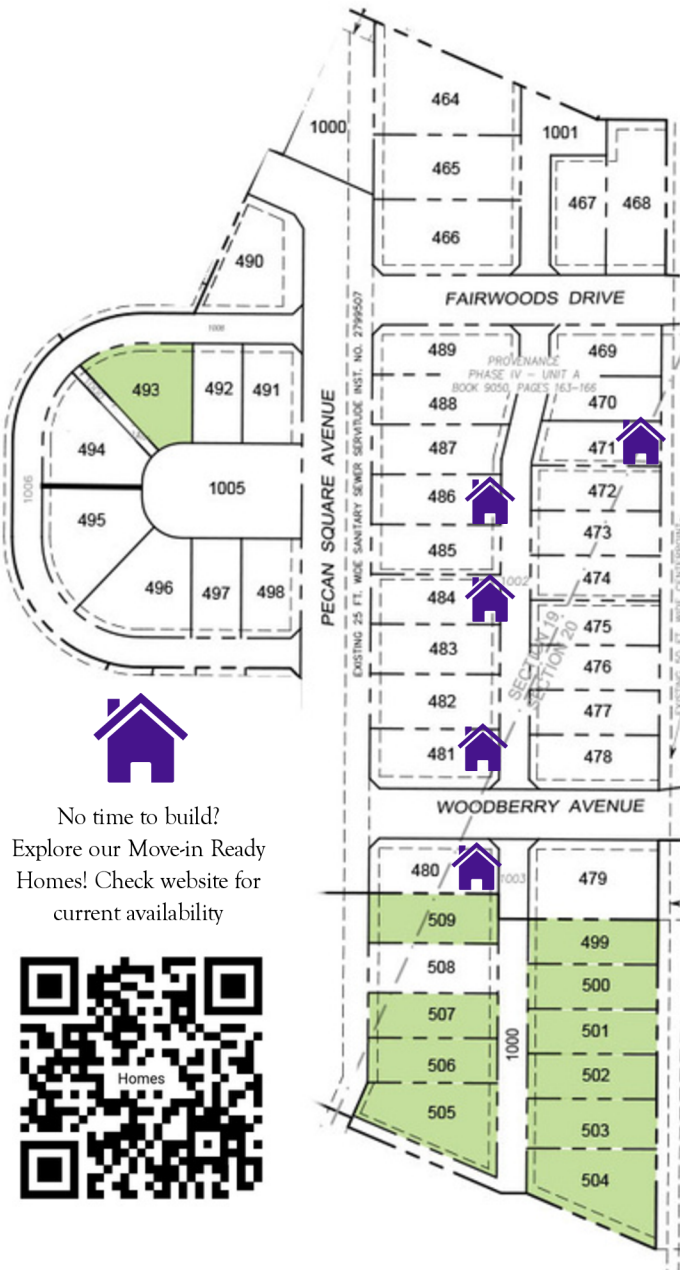

PROVENANCE

A Traditional Neighborhood Development

Phase IV

Custom Home Sites For Sale

No time to build?
Explore our Move-in Ready
Homes! Check website for
current availability

Lot 493	25'x116'x118'x100'	\$107,225
Lot 499	45' x 130'	\$96,000
Lot 500	45' x 130'	\$96,000
Lot 501	45' x 130'	\$96,000
Lot 502	45' x 130'	\$96,000
Lot 503	50' x 130'	\$98,000
Lot 504	100' x 141' x 45' x 130'	\$147,500
Lot 505	36' x 130' x 94' x 157'	\$143,900
Lot 506	45' x 130'	\$98,000
Lot 507	45' x 130'	\$98,000
Lot 509	50' x 130'	\$99,950

Marketing Fee will be added to each lot.

318.683.0399 | yourprovenance.com

1065 Provenance Place Blvd., Suite 100 | info@yourprovenance.com
Follow Provenance on Facebook and Instagram